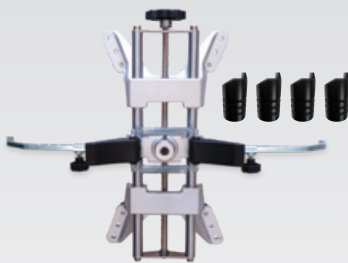

Included

STDA46EU/3D-MB
Two pair of 4-point clamps
for general usage